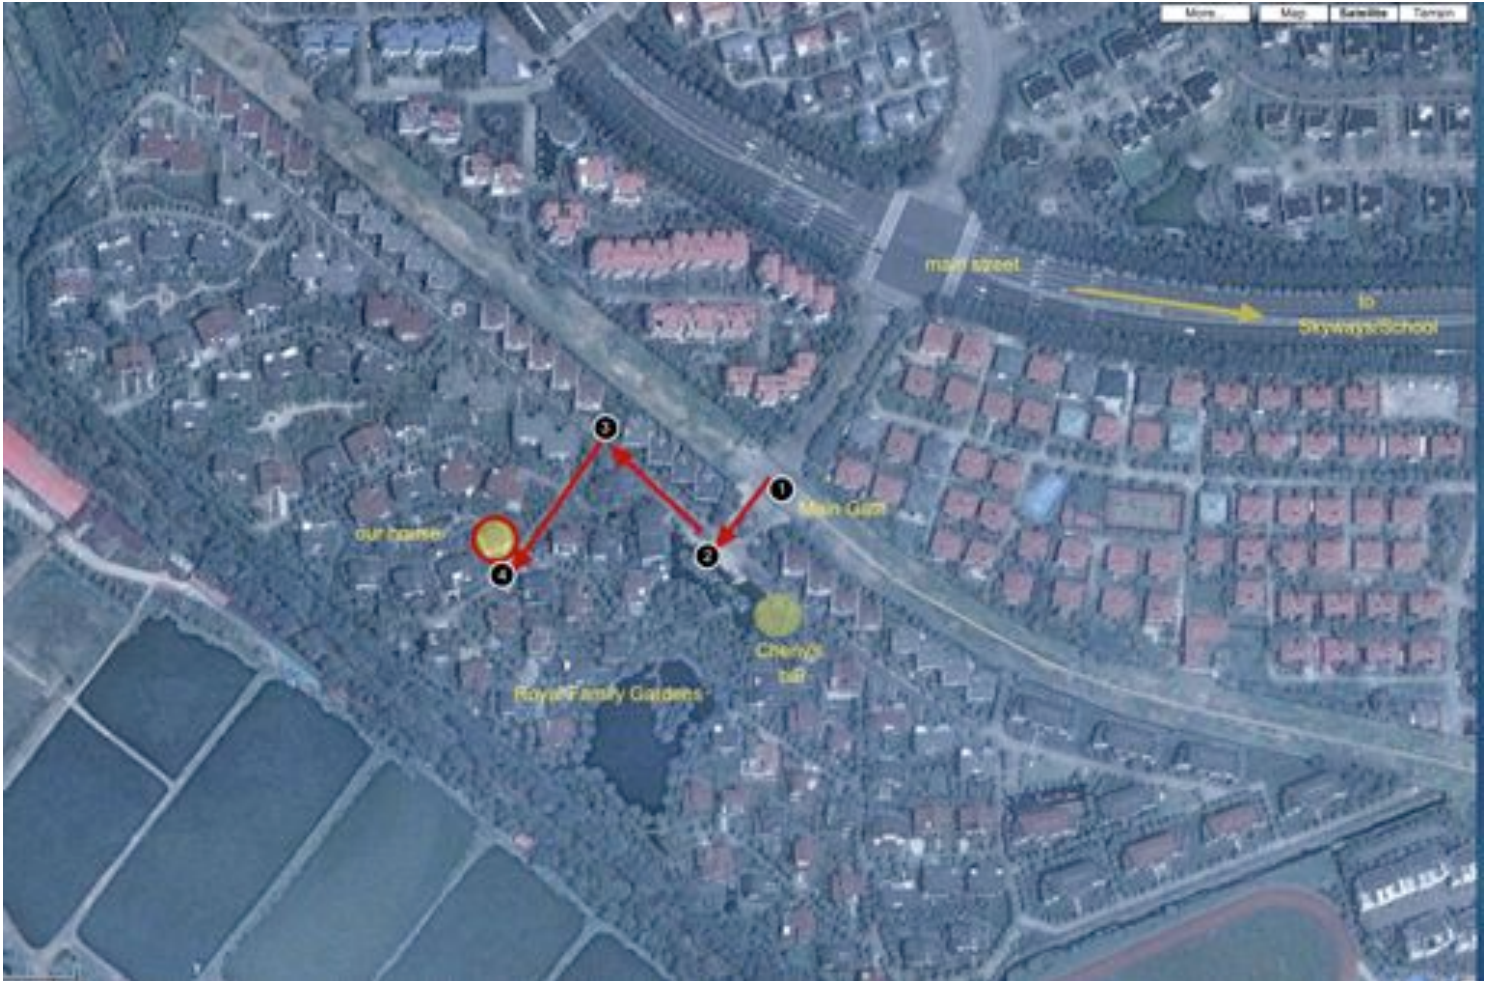

# Our house

---

Directions to Russel's house

## How to find Russel's house in Royal Family Gardens

1. Enter main gate of Royal Family Gardens
2. Turn right
3. Turn left at the first corner
4. Go straight until you come to Yi Feng 9-1.

Bonus step: have fun!

**9-1 Yi Feng Yuan (逸枫园 9-1)**

**Jin Ling Royal Family (Jin Ling Jia Tian Xia) (金陵家天下),**

**Ya Dong Xin Qu, Xin Ling College and University Town (亚东新区, 仙林大学城)**

**Qi Xia District, Nanjing PRC 210046 (栖霞区, 南京)**