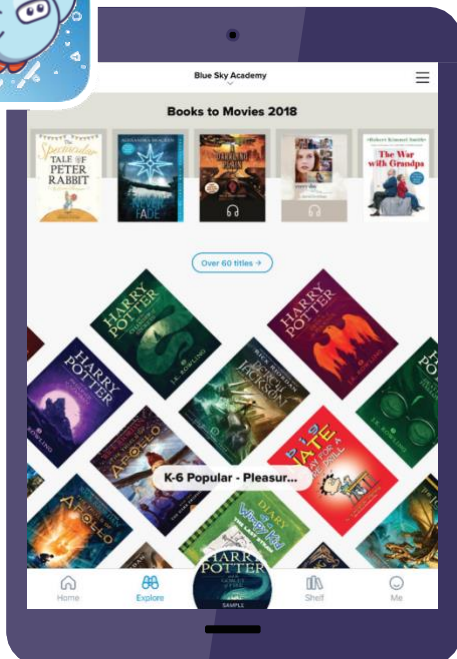

Open a world of reading

For easy access, our school's setup code is
nanjingn

Use your ID number as both username & password.

Sora

The student reading app

Get Sora and
start reading today!

To use on your laptop: visit <https://soraapp.com>