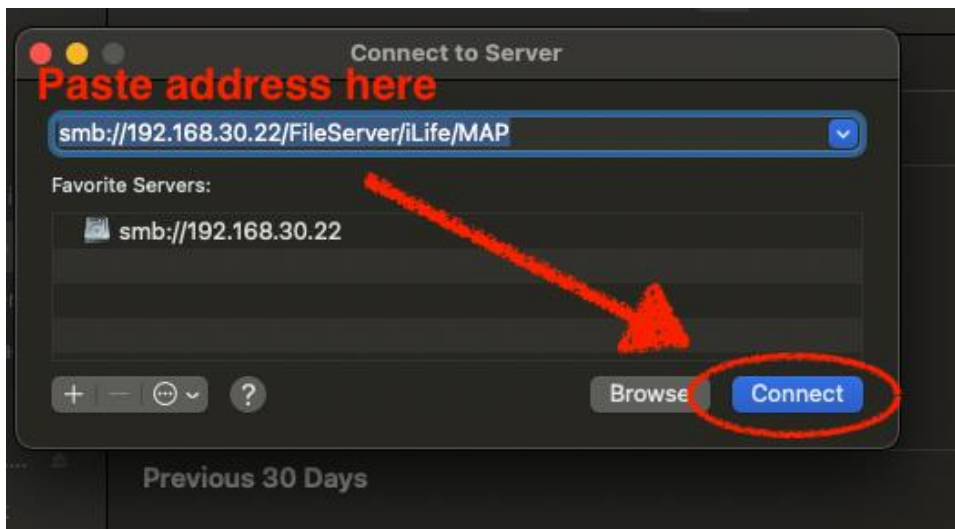

# Get the Latest Version of MAP App

Please install the latest version of MAP application from our server: <smb://192.168.30.22/FileServer/iLife/MAP>

Step:1 Open Finder

Step 2: Connect to the server

### Step 3: Install Application

 NWEA Secure Testing Browser 5.1.4.app

**Drag and drop the App: NWEA Secure Testing Browser 5.1.4.app to the Application Folder on your computer.**

NWEA Secure Testing  
Browser 5.1.4.app  
Application - 227.9 MB