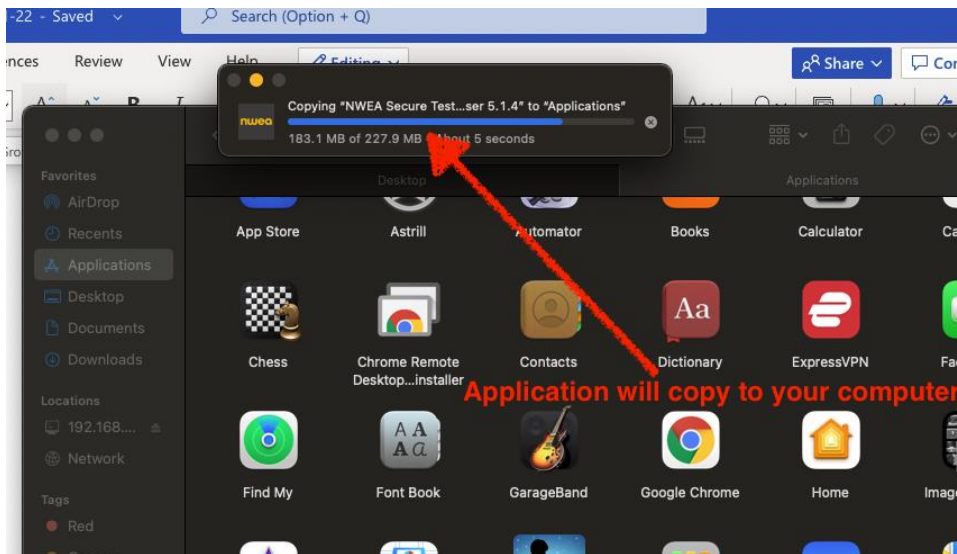

Please note:

- Delete the old versions of the NWEA Secure Testing Browser from your Application Folder
- On the day of MAP test, please turn off your VPN
- Come to ICT if you need any help with it.

Thank you so much!