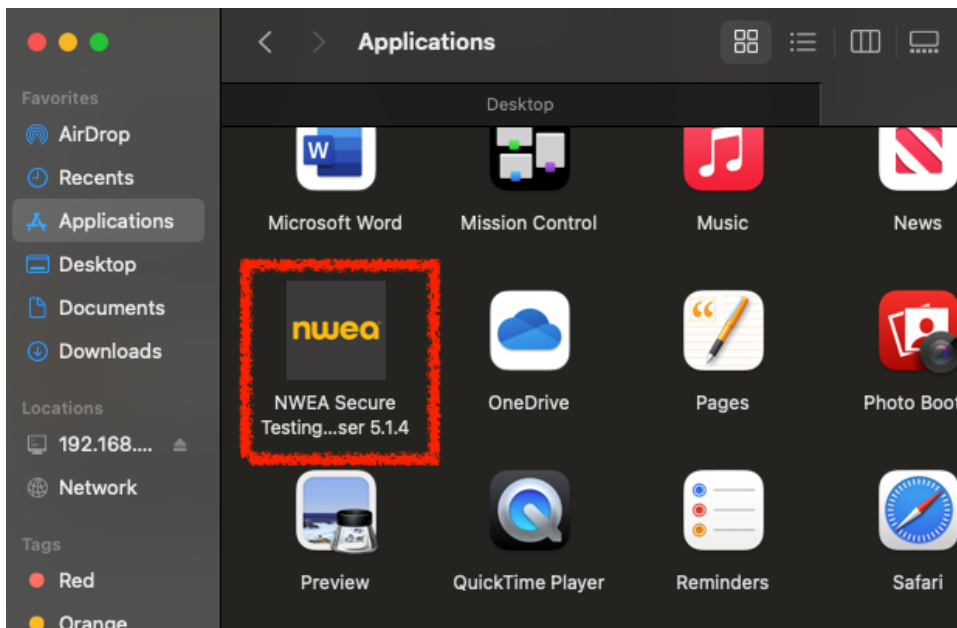

Please note:

- Delete the old versions of the NWEA Secure Testing Browser from your Application Folder
- On the day of MAP test, please turn off your VPN
- Come to ICT if you need any help with it.

Thank you so much!