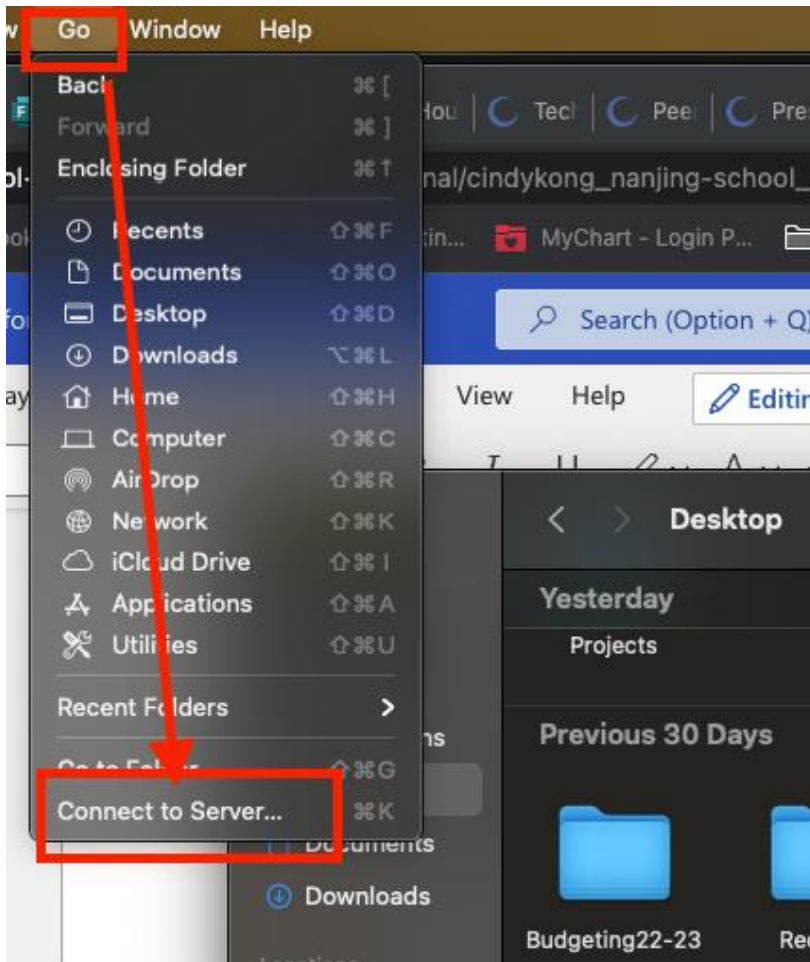

# Get the Latest Version of MAP App

Please install the latest version of MAP application from our server: <smb://192.168.30.22/FileServer/iLife/MAP>

Step:1 Open Finder

Step 2: Connect to the server

### Step 3: Install Application

 NWEA Secure Testing Browser 5.1.4.app

**Drag and drop the App: NWEA Secure Testing Browser 5.1.4.app to the Application Folder on your computer.**

NWEA Secure Testing  
Browser 5.1.4.app  
Application - 227.9 MB